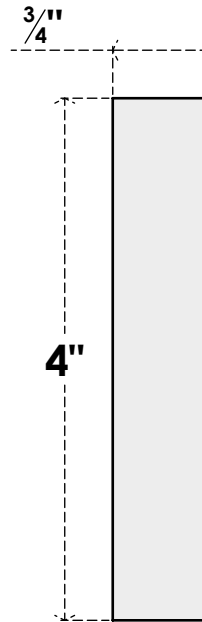

ROSP040X040X075SDG06

4"W X 4"H X 3/4"P STANDARD SEDGWICK STAR ROSETTE WITH SQUARE EDGE,
ARCHITECTURAL GRADE PVC

FRONT

SIDE

EKENA MILLWORK
2300 WEST MAIN ST.
CLARKSVILLE, TX 75426
TOLL FREE: 866-607-0453
WWW.EKENAMILLWORK.COM

NOTES

1. INSTALLATION TO BE COMPLETED IN ACCORDANCE WITH MANUFACTURER'S SPECIFICATIONS.
2. DRAWING MAY NOT BE TO SCALE
3. THIS DRAWING IS INTENDED FOR DESIGN AND PLANNING PURPOSES ONLY.
4. ALL INFORMATION CONTAINED HEREIN WAS CURRENT AT THE TIME OF DEVELOPMENT BUT MUST BE REVIEWED AND APPROVED BY THE PRODUCT MANUFACTURER TO BE CONSIDERED ACCURATE.
5. ARCHITECTURAL GRADE PVC PRODUCTS ARE MADE FROM EXPANDED CELLULAR PVC AND COME NATURALLY WHITE BUT MAY BE PAINTED