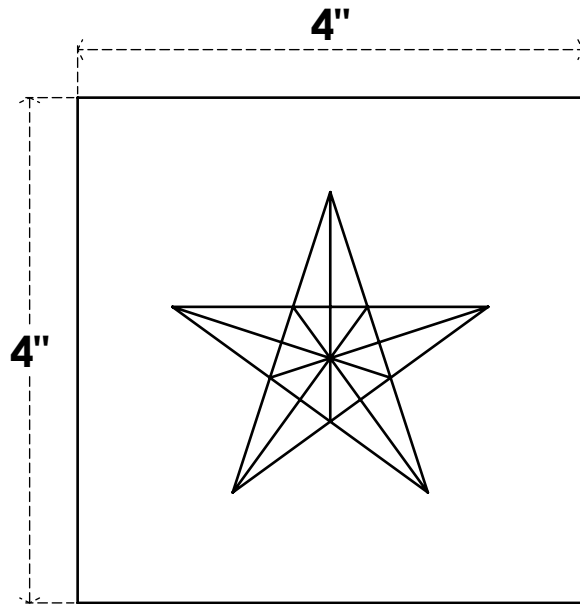

ROSP040X040X075SDG06

4"W X 4"H X 3/4"P STANDARD SEDGWICK STAR ROSETTE WITH SQUARE EDGE,
ARCHITECTURAL GRADE PVC

FRONT

SIDE

EKENA MILLWORK
2300 WEST MAIN ST.
CLARKSVILLE, TX 75426
TOLL FREE: 866-607-0453
WWW.EKENAMILLWORK.COM